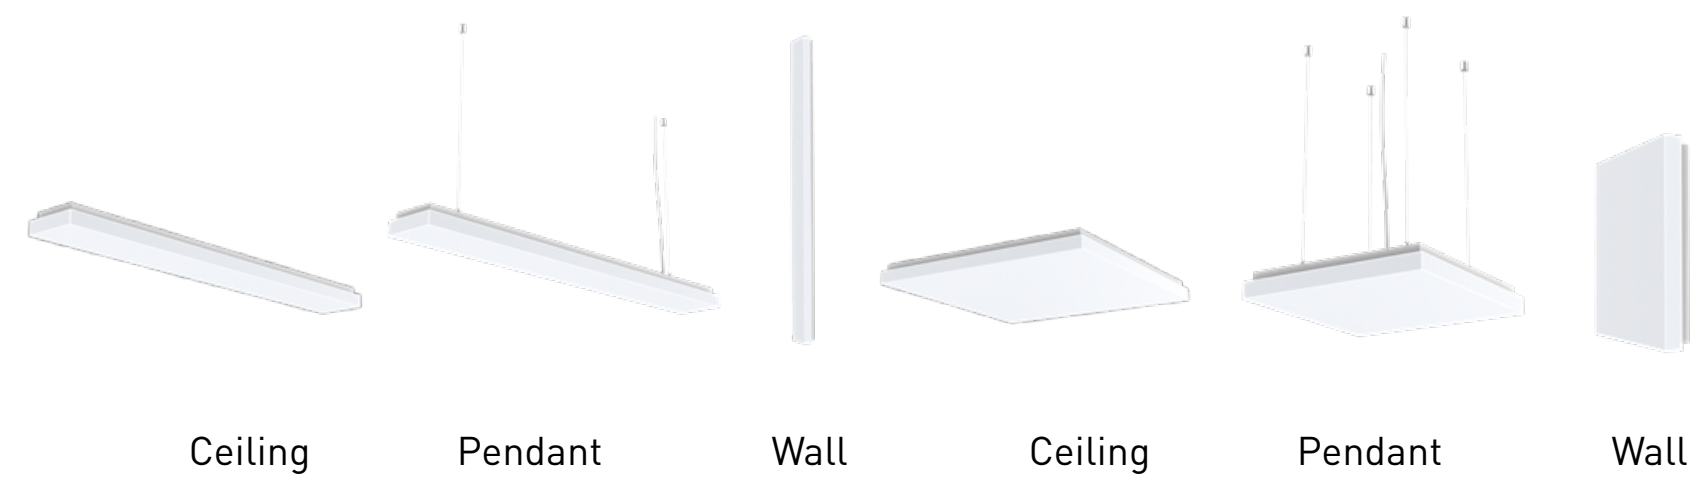

LIGHT

tulux

SWISS LIGHT CREATIONS

AREA

AREA

OVERVIEW

	Ceiling	Pendant	Wall	Ceiling	Pendant	Wall
Light colour						
3000 K / CRI > 90	•	•	•	•	•	•
4000 K / CRI > 90	•	•	•	•	•	•
Light output						
Low	•	•	•	•	•	•
Medium	•	•	•	•	•	•
Cover						
Opal	•	•	•	•	•	•
Prismatic	•	•	•	•	•	•
Dimensions						
140 × 1157 × 59 mm	•	•	•			
140 × 1457 × 59 mm	•	•	•			
420 × 420 × 59 mm				•	•	•
650 × 650 × 59 mm				•	•	•
Option						
DALI-2	•	•	•	•	•	•
Emergency operation	•	•	•	•	•	•
DALI-2 and emergency operation	•	•	•	•	•	•
Mounted on TURBO and SET lighting band	•					

← Scan the QR code now and discover all the highlights of the product family AREA online!

Further technical specifications:

- Unified Glare Rating: up to UGR < 19
- Luminous flux (effective): 2797 up to 10772 lm/m
- System efficiency: up to 145 lm/W
- Shock resistance: IK07 (opal cover) / IK05 (prismatic cover)
- IP class: IP40/IP50 in the lamp housing

AREA – five convincing reasons.

1. Subtle design
2. Versatile combination options
3. Simple, flexible installation
4. Sustainable in terms of efficiency and construction
5. Can be customised on request