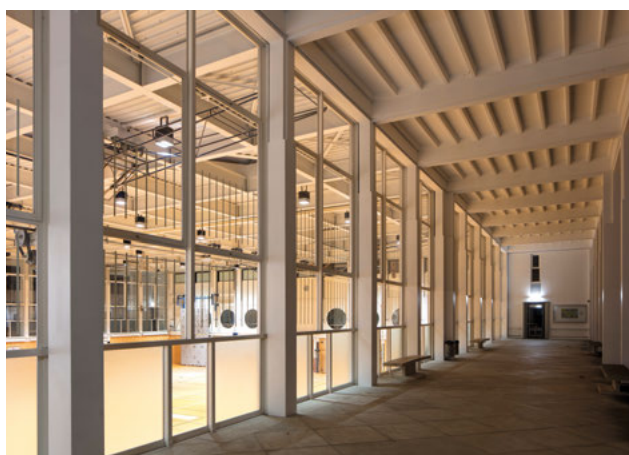

SWISS LIGHT CREATIONS

MODERN LUMINAIRES DESPITE LISTED STATUS

“PALESTRA SCUOLE COMUNALI”, LOCARNO | SPORT AND LEISURE

Photos

Marco Garbani and
Gabriele De Lorenzi

You can find more references and inspiration at
www.tulux.ch/en/products/inspirations