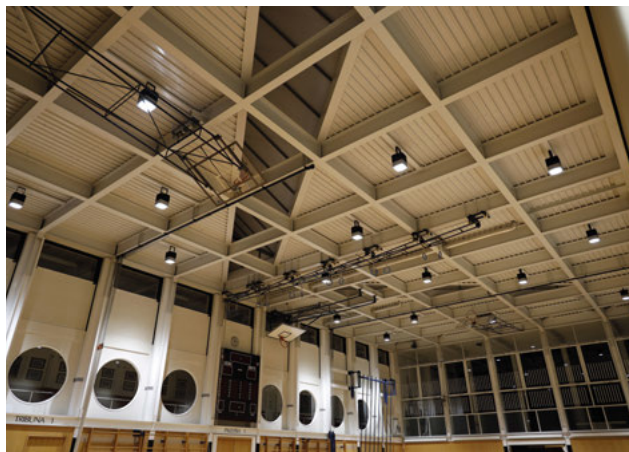

SWISS LIGHT CREATIONS

MODERN LUMINAIRES DESPITE LISTED STATUS

“PALESTRA SCUOLE COMUNALI”, LOCARNO | SPORT AND LEISURE

Photos

Marco Garbani and
Gabriele De Lorenzi

You can find more references and inspiration at
www.tulux.ch/en/products/inspirations