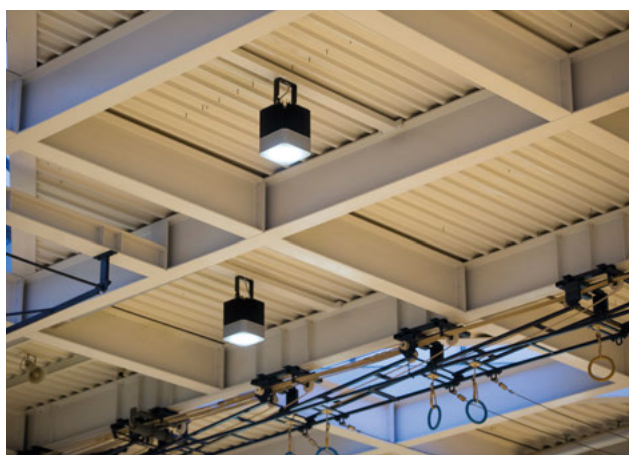

SWISS LIGHT CREATIONS

MODERN LUMINAIRES DESPITE LISTED STATUS

“PALESTRA SCUOLE COMUNALI”, LOCARNO | SPORT AND LEISURE

Photos

Marco Garbani and
Gabriele De Lorenzi

You can find more references and inspiration at
www.tulux.ch/en/products/inspirations