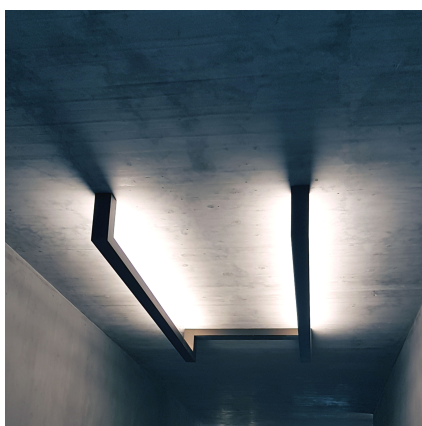

CEILING-MOUNTED LUMINAIRE STOFFEL, SINGLE

TECHNICAL DATA SHEET

56W (2x28W), 6293 lumen, 3000 Kelvin, CRI>80, IP20. Luminaire construction made of aluminum for ceiling mounting. Dimensions: 1660x745x180mm (LxWxH). Consists of two U-shaped elements incl. LED insert with control gear incl. acrylic glass diffuser opal matt and one connecting console. Profile elements and connection console lacquered in IGP-DURA xal 4201 4201E82291A3F IGP Brown STYLE 26 smooth structure, pearl effects, deep matt.

CE IP20

PRODUCT DATA

Item number	S51330-56-L3
Dimensions	L=1660 mm / B=745 mm / H=180 mm
Light source	LED
Equipping	50 W
System output	56 W
Ballast	
Assembly distance	
Weight	

LIGHT DATA

Optical light output ratio	
Light direct/non direct ratio	
Absolute luminous flux	6293 lm
Basis: Light source	840
Luminaire light output	116 lm/W