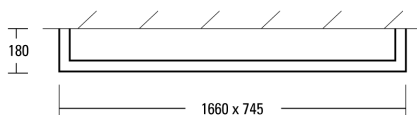

CEILING-MOUNTED LUMINAIRE STOFFEL, SINGLE

TECHNICAL DATA SHEET

56W (2x28W), 6293 lumen, 3000 Kelvin, CRI>80, IP20. Luminaire construction made of aluminum for ceiling mounting. Dimensions: 1660x745x180mm (LxWxH). Consists of two U-shaped elements incl. LED insert with control gear incl. acrylic glass diffuser opal matt and one connecting console. Profile elements and connection console lacquered in IGP-DURA xal 4201 4201E82291A3F IGP Brown STYLE 26 smooth structure, pearl effects, deep matt.

CE IP20

PRODUCT DATA

Item number	S51330-56-L3
Dimensions	L=1660 mm / B=745 mm / H=180 mm
Light source	LED
Equipping	50 W
System output	56 W
Ballast	
Assembly distance	
Weight	

LIGHT DATA

Optical light output ratio	
Light direct/non direct ratio	
Absolute luminous flux	6293 lm
Basis: Light source	840
Luminaire light output	116 lm/W