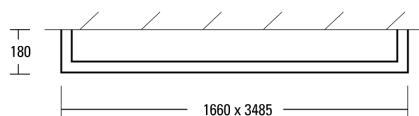

CEILING-MOUNTED LUMINAIRE STOFFEL, TRIPLE

TECHNICAL DATA SHEET

168W (6x28W), 18878 lumen, 3000 Kelvin, CRI>80, IP20. 3-piece luminaire construction made of aluminum suitable for ceiling mounting. Dimensions single: 1660x745x180mm (LxWxH). Each element consists of two U-shaped elements incl. LED insert with control gear incl. acrylic glass diffuser opal matt and one connecting console. Additionally, two separate connection profiles. Dimensions triple: 1660x3485x180mm (LxWxH). Profile elements, connection consoles and connection profiles lacquered in IGP-DURA xal 4201 4201E82291A3F IGP Brown STYLE 26 smooth structure, pearl effects, deep matt.

CE IP20

PRODUCT DATA

Item number	S51331-168-L3
Dimensions	L=1660 mm / B=3485 mm / H=180
Light source	LED
Equipping	150 W
System output	168 W
Ballast	
Assembly distance	
Weight	

LIGHT DATA

Optical light output ratio	
Light direct/non direct ratio	
Absolute luminous flux	18878 lm
Basis: Light source 840	
Luminaire light output	112 lm/W