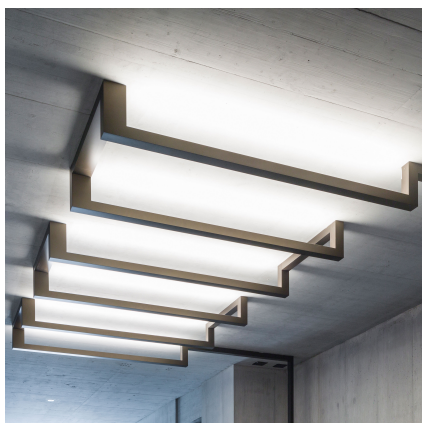

CEILING-MOUNTED LUMINAIRE STOFFEL, TRIPLE

TECHNICAL DATA SHEET

168W (6x28W), 18878 lumen, 3000 Kelvin, CRI>80, IP20. 3-piece luminaire construction made of aluminum suitable for ceiling mounting. Dimensions single: 1660x745x180mm (LxWxH). Each element consists of two U-shaped elements incl. LED insert with control gear incl. acrylic glass diffuser opal matt and one connecting console. Additionally, two separate connection profiles. Dimensions triple: 1660x3485x180mm (LxWxH). Profile elements, connection consoles and connection profiles lacquered in IGP-DURA xal 4201 4201E82291A3F IGP Brown STYLE 26 smooth structure, pearl effects, deep matt.

CE IP20

PRODUCT DATA

Item number	S51331-168-L3
Dimensions	L=1660 mm / B=3485 mm / H=180
Light source	LED
Equipping	150 W
System output	168 W
Ballast	
Assembly distance	
Weight	

LIGHT DATA

Optical light output ratio	
Light direct/non direct ratio	
Absolute luminous flux	18878 lm
Basis: Light source 840	
Luminaire light output	112 lm/W