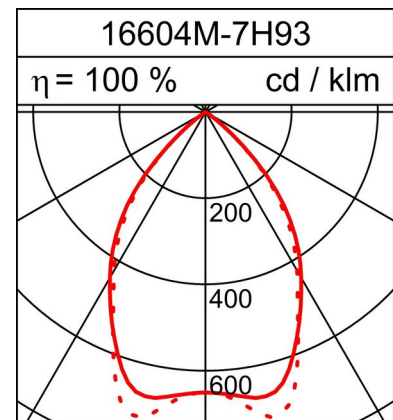

RECESSED LED LUMINAIRE PIXEL

Technical data sheet

8.7W LED, 849 Lumen, 98 Lumen/Watt, 3000 Kelvin. CRI>90, UGR<22/<25/<25, IP43. Without ballast. With universal fixing brackets for suspended ceilings and casting drums. Grinded aluminium. Satined acrylic glass, with 0.4 m of cable connection, connection terminal included.

PRODUCT DATA

Item number	16604M-7H93
Light source	LED LED LED
Equipping / Current feed	500 700 900 mA
System output	6.1 8.7 11.3 W

LIGHT DATA

Optical light output ratio	100 100 100 %
Light direct/non direct ratio	100 / 0 %
Absolute luminous flux (Basis: Light source 840)	628 849 1031 lm
Luminaire light output (lm/W)	103 98 92 lm/W