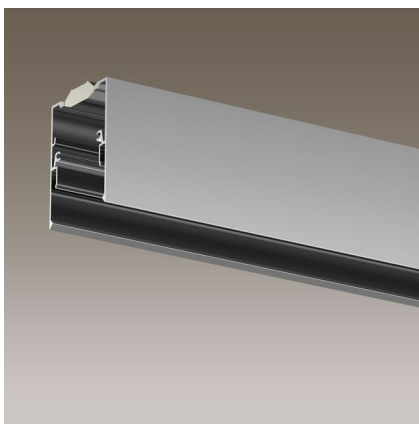

# INDIRECT WALL RAIL ZEN

## Technical data sheet

16W LED, 1747 Lumen, 110 Lumen/Watt, 3000 Kelvin. L=1170mm, CRI>80, UGR<10.0, IP20. Natural anodized aluminium profile. With indirect light and cover. With electronic ballast.

### PRODUCT DATA

Item number	117ZRWJ41-16G3
Dimensions	L=1170 mm
Light source	LED
Equipping / Current feed	16 W
System output	16 W