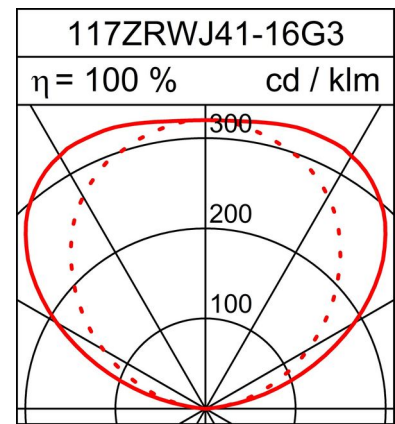

# INDIRECT WALL RAIL ZEN

## Technical data sheet

16W LED, 1747 Lumen, 110 Lumen/Watt, 3000 Kelvin. L=1170mm, CRI>80, UGR<10.0, IP20. Natural anodized aluminium profile. With indirect light and cover. With electronic ballast.

### PRODUCT DATA

Item number	117ZRWJ41-16G3
Dimensions	L=1170 mm
Light source	LED
Equipping / Current feed	16 W
System output	16 W

### LIGHT DATA

Optical light output ratio	100 %
Light direct/non direct ratio	0 / 100 %
Absolute luminous flux (Basis: Light source 840)	1747 lm
Luminaire light output (lm/W)	110 lm/W