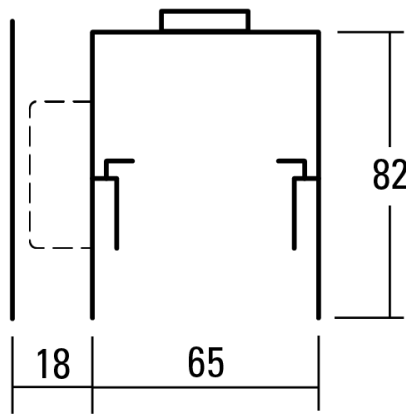

# INDIRECT WALL RAIL ZEN

## Technical data sheet

16W LED, 1747 Lumen, 110 Lumen/Watt, 3000 Kelvin. L=1170mm, CRI>80, UGR<10.0, IP20. Natural anodized aluminium profile. With indirect light and cover. With electronic ballast.

### PRODUCT DATA

Item number	117ZRWJ41-16G3
Dimensions	L=1170 mm
Light source	LED
Equipping / Current feed	16 W
System output	16 W

### LIGHT DATA

Optical light output ratio	100 %
Light direct/non direct ratio	0 / 100 %
Absolute luminous flux (Basis: Light source 840)	1747 lm
Luminaire light output (lm/W)	110 lm/W