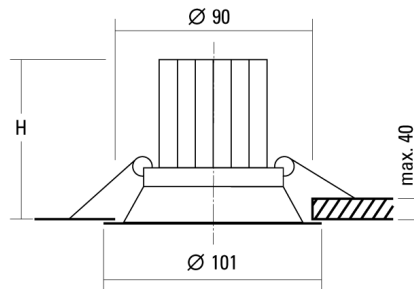

RECESSED LUMINAIRE MINI

Technical data sheet

6.2W LED, 632 Lumen, 102 Lumen/Watt, 3000 Kelvin. H=102mm, \varnothing =101mm, CRI>90, UGR<19/<19, IP20. Cast aluminium, white. Reflector with touch protection, lighting angle 36°. Luminaire set back into ceiling with mains cable. With universal fixing brackets. Without electronic ballast.

PRODUCT DATA

Item number	16194-6F3
Dimensions	H=102 mm / \varnothing =101 mm
Light source	LED LED
Equipping / Current feed	180 250 mA
System output	6.2 8.8 W

LIGHT DATA

Optical light output ratio	100 100 %
Light direct/non direct ratio	98.89 / 1.11 %
Absolute luminous flux (Basis: Light source 840)	632 837 lm
Luminaire light output (lm/W)	102 96 lm/W