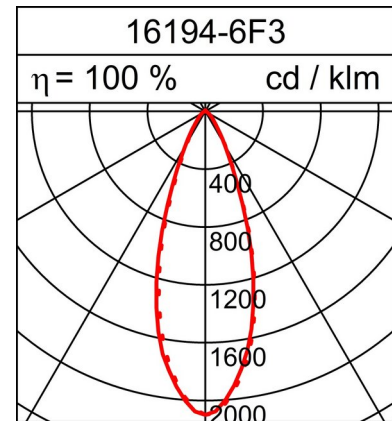

RECESSED LUMINAIRE MINI

Technical data sheet

6.2W LED, 632 Lumen, 102 Lumen/Watt, 3000 Kelvin. H=102mm, \varnothing =101mm, CRI>90, UGR<19/<19, IP20. Cast aluminium, white. Reflector with touch protection, lighting angle 36°. Luminaire set back into ceiling with mains cable. With universal fixing brackets. Without electronic ballast.

PRODUCT DATA

Item number	16194-6F3
Dimensions	H=102 mm / \varnothing =101 mm
Light source	LED LED
Equipping / Current feed	180 250 mA
System output	6.2 8.8 W

LIGHT DATA

Optical light output ratio	100 100 %
Light direct/non direct ratio	98.89 / 1.11 %
Absolute luminous flux (Basis: Light source 840)	632 837 lm
Luminaire light output (lm/W)	102 96 lm/W

UNIFIED GLARE RATING UGR

X=4H, Y=8H, S=0,25H

Deg. of reflection 70/50/20

Perpendicular Zero	17.6 18.6
Perpendicular Ninty	17.3 18.2

Subject to technical modifications. 28.03.2024