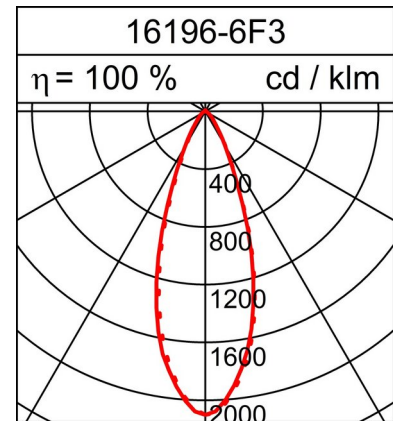

RECESSED LUMINAIRE MINI

Technical data sheet

6.2W LED, 619 Lumen, 100 Lumen/Watt, 3000 Kelvin. H=104mm, \varnothing =101mm, CRI>90, UGR<19/<19, IP44. Cast aluminium, white. Reflector with touch protection, lighting angle 36°. Luminaire with clear cover glass and mains cable. With universal fixing brackets. Without electronic ballast.

PRODUCT DATA

Item number	16196-6F3
Dimensions	H=104 mm / \varnothing =101 mm
Light source	LED LED
Equipping / Current feed	180 250 mA
System output	6.2 8.8 W

LIGHT DATA

Optical light output ratio	100 100 %
Light direct/non direct ratio	98.89 / 1.11 %
Absolute luminous flux (Basis: Light source 840)	619 820 lm
Luminaire light output (lm/W)	100 94 lm/W

UNIFIED GLARE RATING UGR

X=4H, Y=8H, S=0,25H	
Deg. of reflection 70/50/20	
Perpendicular Zero	17.5 18.5
Perpendicular Ninty	17.2 18.2

Subject to technical modifications. 26.02.2024