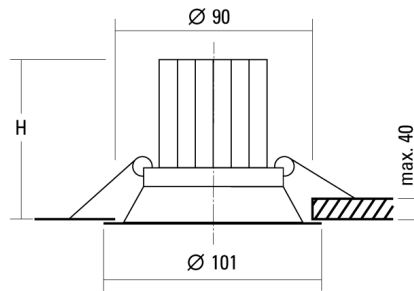

RECESSED LUMINAIRE MINI

Technical data sheet

6.2W LED, 619 Lumen, 100 Lumen/Watt, 3000 Kelvin. H=104mm, \varnothing =101mm, CRI>90, UGR<19/<19, IP44. Cast aluminium, white. Reflector with touch protection, lighting angle 36°. Luminaire with clear cover glass and mains cable. With universal fixing brackets. Without electronic ballast.

PRODUCT DATA

Item number	16196-6F3
Dimensions	H=104 mm / \varnothing =101 mm
Light source	LED LED
Equipping / Current feed	180 250 mA
System output	6.2 8.8 W

LIGHT DATA

Optical light output ratio	100 100 %
Light direct/non direct ratio	98.89 / 1.11 %
Absolute luminous flux (Basis: Light source 840)	619 820 lm
Luminaire light output (lm/W)	100 94 lm/W