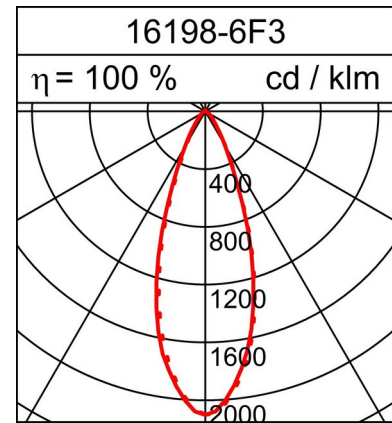

RECESSED LUMINAIRE MINI

Technical data sheet

6.2W LED, 632 Lumen, 102 Lumen/Watt, 3000 Kelvin. H=105mm, \varnothing =101mm, CRI>90, UGR<19/<19, IP20. Cast aluminium, white. Reflector with touch protection, lighting angle 36°. $\pm 25^\circ$ pivotable. With mains cable and universal fixing brackets. Without electronic ballast.

PRODUCT DATA

Item number	16198-6F3
Dimensions	H=105 mm / \varnothing =101 mm
Light source	LED LED
Equipping / Current feed	180 250 mA
System output	6.2 8.8 W

LIGHT DATA

Optical light output ratio	100 100 %
Light direct/non direct ratio	98.89 / 1.11 %
Absolute luminous flux (Basis: Light source 840)	632 837 lm
Luminaire light output (lm/W)	102 96 lm/W

UNIFIED GLARE RATING UGR

X=4H, Y=8H, S=0,25H	
Deg. of reflection 70/50/20	
Perpendicular Zero	17.6 18.6
Perpendicular Ninty	17.3 18.2

Subject to technical modifications. 26.02.2024