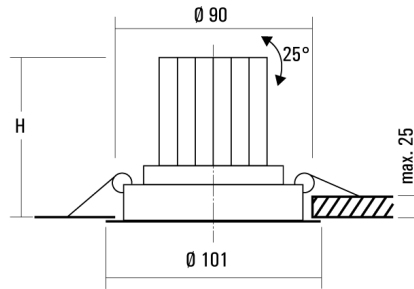

RECESSED LUMINAIRE MINI

Technical data sheet

6.2W LED, 632 Lumen, 102 Lumen/Watt, 3000 Kelvin. H=105mm, \varnothing =101mm, CRI>90, UGR<19/<19, IP20. Cast aluminium, white. Reflector with touch protection, lighting angle 36°. $\pm 25^\circ$ pivotable. With mains cable and universal fixing brackets. Without electronic ballast.

PRODUCT DATA

Item number	16198-6F3
Dimensions	H=105 mm / \varnothing =101 mm
Light source	LED LED
Equipping / Current feed	180 250 mA
System output	6.2 8.8 W

LIGHT DATA

Optical light output ratio	100 100 %
Light direct/non direct ratio	98.89 / 1.11 %
Absolute luminous flux (Basis: Light source 840)	632 837 lm
Luminaire light output (lm/W)	102 96 lm/W

UNIFIED GLARE RATING UGR

X=4H, Y=8H, S=0,25H	
Deg. of reflection 70/50/20	
Perpendicular Zero	17.6 18.6
Perpendicular Ninty	17.3 18.2

Subject to technical modifications. 26.02.2024