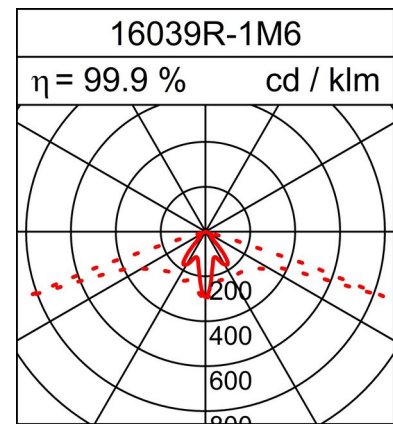

# ESCAPE ROUTE LUMINAIRE SAFE

## Technical data sheet

1.4W LED, 148 Lumen, 106 Lumen/Watt, 6500 Kelvin. D=125mm, Ø=108mm, CRI>70, UGR<28, ceiling-side IP20 and room-side IP40. White. With universal mounting brackets. Without integrated emergency power supply.

### PRODUCT DATA

Item number	16039R-1M6
Dimensions	Ø=108 mm
Light source	LED
Equipping / Current feed	1.1 W
System output	1.4 W

### LIGHT DATA

Optical light output ratio	99.9 %
Light direct/non direct ratio	100 / 0 %
Absolute luminous flux (Basis: Light source 840)	148 lm
Luminaire light output (lm/W)	106 lm/W