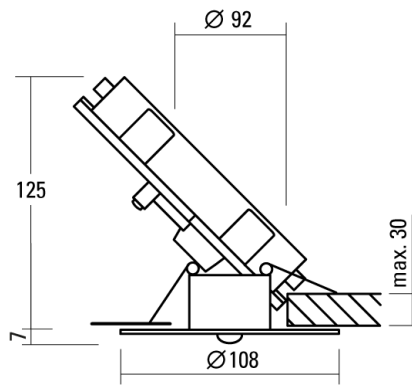

# ESCAPE ROUTE LUMINAIRE SAFE

## Technical data sheet

1.4W LED, 148 Lumen, 106 Lumen/Watt, 6500 Kelvin. D=125mm, Ø=108mm, CRI>70, UGR<28, ceiling-side IP20 and room-side IP40. White. With universal mounting brackets. Without integrated emergency power supply.

### PRODUCT DATA

Item number	16039R-1M6
Dimensions	Ø=108 mm
Light source	LED
Equipping / Current feed	1.1 W
System output	1.4 W

### LIGHT DATA

Optical light output ratio	99.9 %
Light direct/non direct ratio	100 / 0 %
Absolute luminous flux (Basis: Light source 840)	148 lm
Luminaire light output (lm/W)	106 lm/W