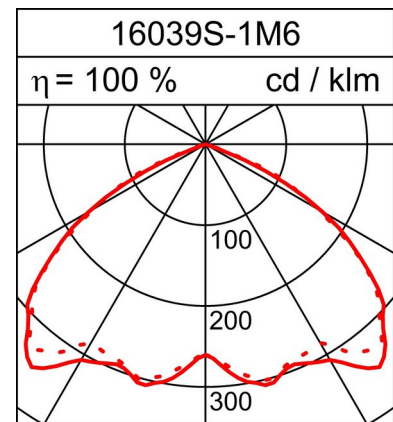

ANTI-PANIC LUMINAIRE SAFE

Technical data sheet

1.4W LED, 155 Lumen, 111 Lumen/Watt, 6500 Kelvin. D=114mm, Ø=108mm, CRI>70, UGR<30, ceiling-side IP20 and room-side IP40. White. With universal mounting brackets. Without integrated emergency power supply.

PRODUCT DATA

Item number	16039S-1M6
Dimensions	Ø=108 mm
Light source	LED
Equipping / Current feed	1.1 W
System output	1.4 W

LIGHT DATA

Optical light output ratio	100 %
Light direct/non direct ratio	100 / 0 %
Absolute luminous flux (Basis: Light source 840)	155 lm
Luminaire light output (lm/W)	111 lm/W

UNIFIED GLARE RATING UGR

X=4H, Y=8H, S=0,25H	
Deg. of reflection 70/50/20	
Perpendicular Zero	29.5
Perpendicular Ninty	29.7

Subject to technical modifications. 26.02.2024