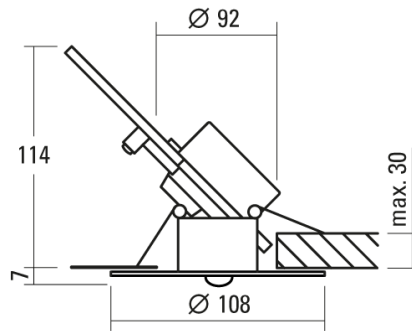

ANTI-PANIC LUMINAIRE SAFE

Technical data sheet

1.4W LED, 155 Lumen, 111 Lumen/Watt, 6500 Kelvin. D=114mm, Ø=108mm, CRI>70, UGR<30, ceiling-side IP20 and room-side IP40. White. With universal mounting brackets. Without integrated emergency power supply.

PRODUCT DATA

Item number	16039S-1M6
Dimensions	Ø=108 mm
Light source	LED
Equipping / Current feed	1.1 W
System output	1.4 W

LIGHT DATA

Optical light output ratio	100 %
Light direct/non direct ratio	100 / 0 %
Absolute luminous flux (Basis: Light source 840)	155 lm
Luminaire light output (lm/W)	111 lm/W