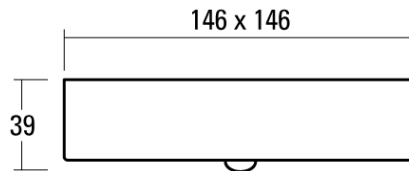

## Technical data sheet

1.4W LED, 148 Lumen, 106 Lumen/Watt, 6500 Kelvin. L=146mm, W=146mm, H=39mm, CRI>70, UGR<28, IP40. Housing made of white aluminium. Without integrated emergency power supply.

### PRODUCT DATA

Item number	1499R-1M6
Dimensions	L=146 mm / B=146 mm / H=39 mm
Light source	LED
Equipping / Current feed	1.1 W
System output	1.4 W
Weight	0.4 kg

### LIGHT DATA

Optical light output ratio	99.9 %
Light direct/non direct ratio	100 / 0 %
Absolute luminous flux (Basis: Light source 840)	148 lm
Luminaire light output (lm/W)	106 lm/W