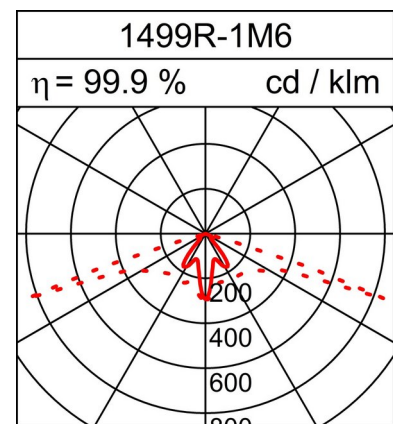

## Technical data sheet

1.4W LED, 148 Lumen, 106 Lumen/Watt, 6500 Kelvin. L=146mm, W=146mm, H=39mm, CRI>70, UGR<28, IP40. Housing made of white aluminium. Without integrated emergency power supply.

### PRODUCT DATA

Item number	1499R-1M6
Dimensions	L=146 mm / B=146 mm / H=39 mm
Light source	LED
Equipping / Current feed	1.1 W
System output	1.4 W
Weight	0.4 kg

### LIGHT DATA

Optical light output ratio	99.9 %
Light direct/non direct ratio	100 / 0 %
Absolute luminous flux (Basis: Light source 840)	148 lm
Luminaire light output (lm/W)	106 lm/W

### UNIFIED GLARE RATING UGR

X=4H, Y=8H, S=0,25H	
Deg. of reflection 70/50/20	
Perpendicular Zero	25.3
Perpendicular Ninty	40.2

Subject to technical modifications. 16.05.2025