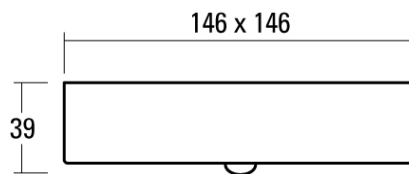

ANTI-PANIC LUMINAIRE SAFE

Technical data sheet

1.4W LED, 155 Lumen, 111 Lumen/Watt, 6500 Kelvin. L=146mm, W=146mm, H=39mm, CRI>70, UGR<30, IP40. Housing made of white aluminium. Without integrated emergency power supply.

PRODUCT DATA

Item number	1499S-1M6
Dimensions	L=146 mm / B=146 mm / H=39 mm
Light source	LED
Equipping / Current feed	1.1 W
System output	1.4 W

LIGHT DATA

Optical light output ratio	100 %
Light direct/non direct ratio	100 / 0 %
Absolute luminous flux (Basis: Light source 840)	155 lm
Luminaire light output (lm/W)	111 lm/W