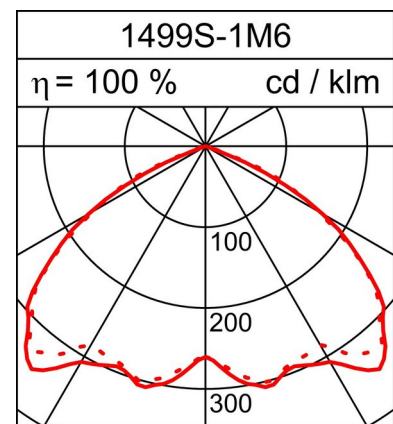

ANTI-PANIC LUMINAIRE SAFE

Technical data sheet

1.4W LED, 155 Lumen, 111 Lumen/Watt, 6500 Kelvin. L=146mm, W=146mm, H=39mm, CRI>70, UGR<30, IP40. Housing made of white aluminium. Without integrated emergency power supply.

PRODUCT DATA

Item number	1499S-1M6
Dimensions	L=146 mm / B=146 mm / H=39 mm
Light source	LED
Equipping / Current feed	1.1 W
System output	1.4 W

LIGHT DATA

Optical light output ratio	100 %
Light direct/non direct ratio	100 / 0 %
Absolute luminous flux (Basis: Light source 840)	155 lm
Luminaire light output (lm/W)	111 lm/W

UNIFIED GLARE RATING UGR

X=4H, Y=8H, S=0,25H	
Deg. of reflection 70/50/20	
Perpendicular Zero	29.3
Perpendicular Ninty	29.5

Subject to technical modifications. 26.02.2024