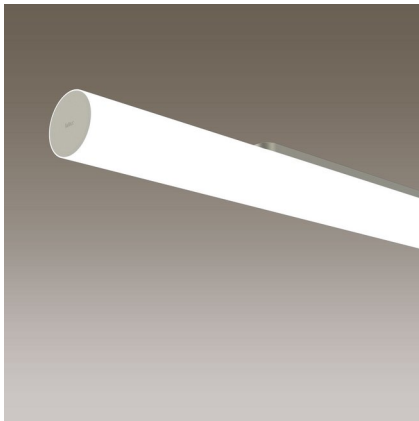

CEILING MOUNTED LUMINAIRE LEAN

Technical data sheet

20.4W LED, 2283 Lumen, 112 Lumen/Watt, 3000 Kelvin. L=1190mm, H=100mm, \varnothing =80mm, CRI>90, UGR<19, IP54. Tube made of diffuse satinated acrylic glass. Ceiling console and front sides nickel silver pearl matt. Light output intermediate. With electronic ballast.

PRODUCT DATA

Item number	120NG5N-17M3
Dimensions	L=1190 mm / H=100 mm / \varnothing =80 mm
Light source	LED
Equipping / Current feed	17.4 W
System output	20.4 W
Weight	4.4 kg

LIGHT DATA

Optical light output ratio	100 %
Light direct/non direct ratio	78 / 22 %
Absolute luminous flux (Basis: Light source 840)	2283 lm
Luminaire light output (lm/W)	112 lm/W

UNIFIED GLARE RATING UGR

X=4H, Y=8H, S=0,25H	
Deg. of reflection 70/50/20	
Perpendicular Zero	21.0
Perpendicular Ninty	18.5

Subject to technical modifications. 26.02.2024