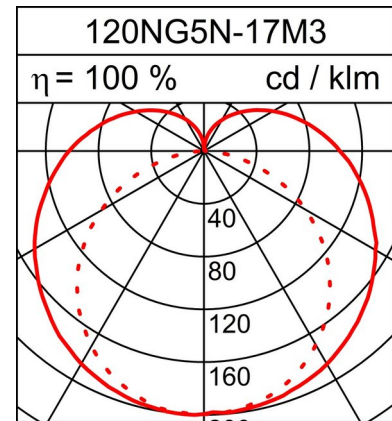

CEILING MOUNTED LUMINAIRE LEAN

Technical data sheet

20.4W LED, 2283 Lumen, 112 Lumen/Watt, 3000 Kelvin. L=1190mm, H=100mm, \varnothing =80mm, CRI>90, UGR<19, IP54. Tube made of diffuse satinated acrylic glass. Ceiling console and front sides nickel silver pearl matt. Light output intermediate. With electronic ballast.

PRODUCT DATA

Item number	120NG5N-17M3
Dimensions	L=1190 mm / H=100 mm / \varnothing =80 mm
Light source	LED
Equipping / Current feed	17.4 W
System output	20.4 W
Weight	4.4 kg

LIGHT DATA

Optical light output ratio	100 %
Light direct/non direct ratio	78 / 22 %
Absolute luminous flux (Basis: Light source 840)	2283 lm
Luminaire light output (lm/W)	112 lm/W

UNIFIED GLARE RATING UGR

X=4H, Y=8H, S=0,25H	
Deg. of reflection 70/50/20	
Perpendicular Zero	21.0
Perpendicular Ninty	18.5

Subject to technical modifications. 26.02.2024